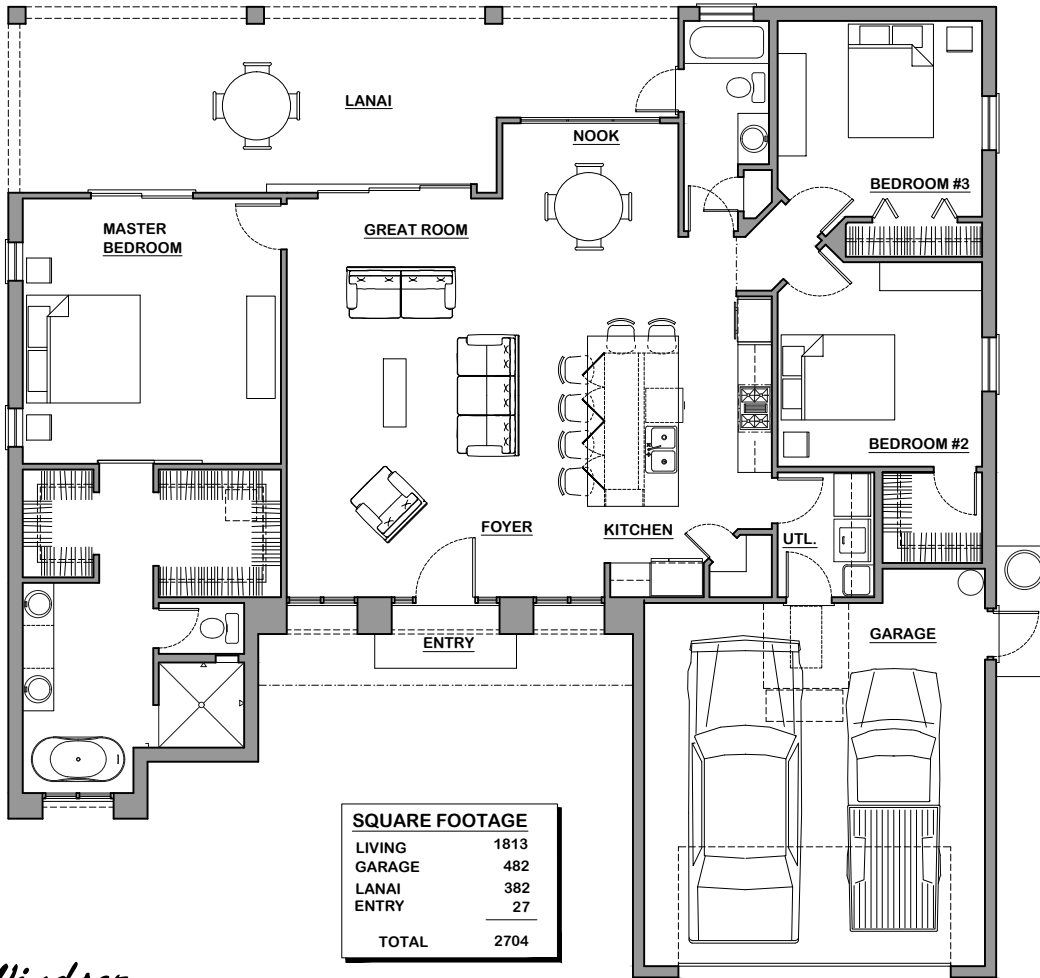

Trademark Homes

Synergy Architecture
CGC 1526627

Office 352-400-4896
www.tmarkhomes.com

The Windsor

Florida ModernVernacular